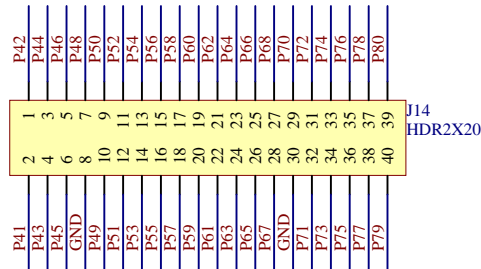

Default I2C Address: 0x21

Title		Block Diagram	
Size	A4	Project	Relays Sandwich
Date	2016-04-07	Rev	1.0.1
Number	1	Sheet	1 / 2

Current 5V@8ch ON: 310mA

Title Relays			
Size A4	Project Relays Sandwich	Rev 1.0.1	
Date 2016-04-07	Number 2	Sheet 2 / 2	