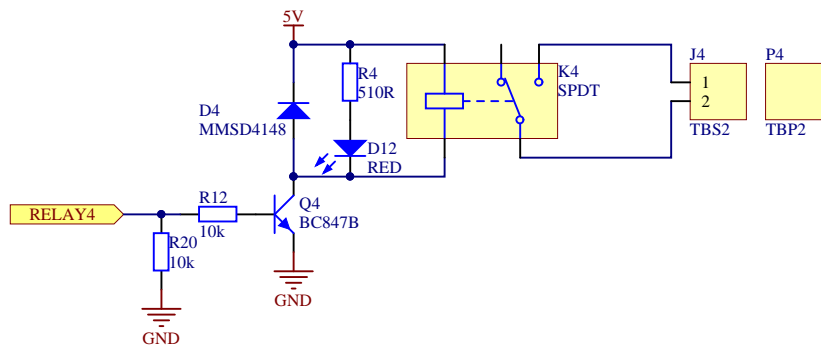

Default I2C Address: 0x21

Title		Block Diagram	
Size	A4	Project	Relays Sandwich
Date	2016-04-07	Rev	1.0.1
Number	1	Sheet	1 / 2

Current 5V@8ch ON: 310mA

Title Relays			
Size A4	Project Relays Sandwich	Rev 1.0.1	
Date 2016-04-07	Number 2	Sheet 2 / 2	