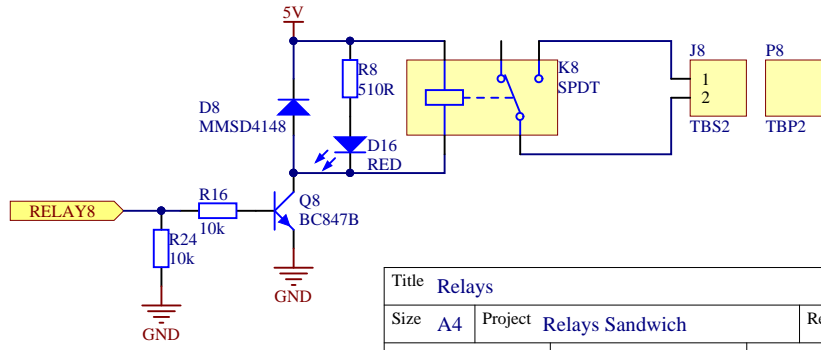

Default I2C Address: 0x21

Title		Block Diagram	
Size	A4	Project	Relays Sandwich
Date	2016-04-07	Rev	1.0.1
Number	1	Sheet	1 / 2

Current 5V@8ch ON: 310mA

Title Relays			
Size A4	Project Relays Sandwich	Rev 1.0.1	
Date 2016-04-07	Number 2	Sheet 2 / 2	