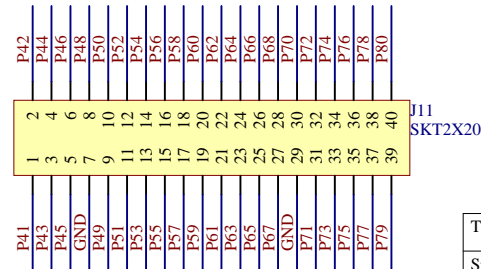

Default I2C Address: 0x21

Title		Block Diagram	
Size	A4	Project	Relays Sandwich
Date	2016-04-07	Rev	1.0.1
Number	1	Sheet	1 / 2

Current 5V@8ch ON: 310mA

Title Relays			
Size A4	Project Relays Sandwich	Rev 1.0.1	
Date 2016-04-07	Number 2	Sheet 2 / 2	