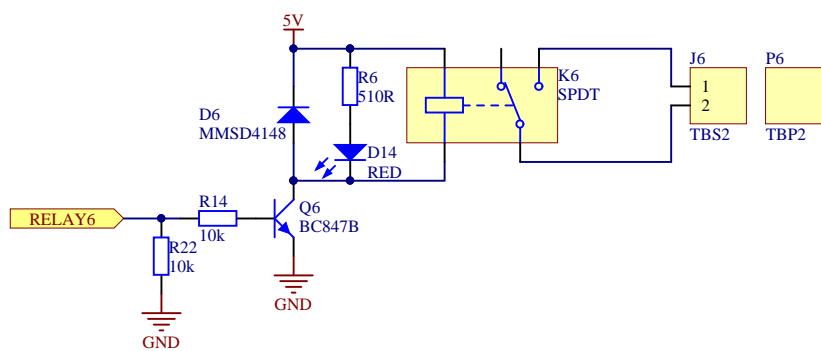

Default I2C Address: 0x21

Title		Block Diagram	
Size	A4	Project	Relays Sandwich
Date	2016-04-07	Rev	1.0.1
Number	1	Sheet	1 / 2

Current 5V@8ch ON: 310mA

Title Relays			
Size A4	Project Relays Sandwich	Rev 1.0.1	
Date 2016-04-07	Number 2	Sheet 2 / 2	