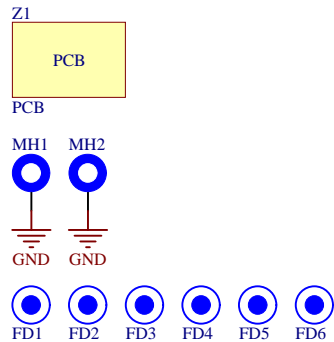

Default I2C Address: 0x21

Title		Block Diagram	
Size	A4	Project	Relays Sandwich
Date	2016-04-07	Rev	1.0.1
Number	1	Sheet	1 / 2

Current 5V@8ch ON: 310mA

Title Relays			
Size A4	Project Relays Sandwich	Rev 1.0.1	
Date 2016-04-07	Number 2	Sheet 2 / 2	