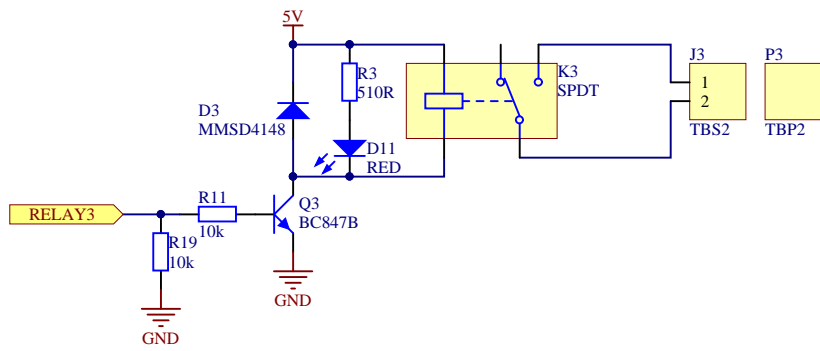

Default I2C Address: 0x21

Title		Block Diagram	
Size	A4	Project	Relays Sandwich
Date	2016-04-07	Rev	1.0.1
Number	1	Sheet	1 / 2

Current 5V@8ch ON: 310mA

Title Relays			
Size A4	Project Relays Sandwich	Rev 1.0.1	
Date 2016-04-07	Number 2	Sheet 2 / 2	