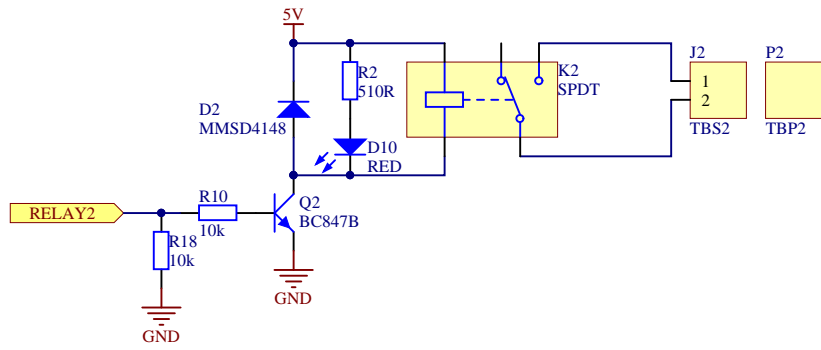

Default I2C Address: 0x21

Title		Block Diagram	
Size	A4	Project	Relays Sandwich
Date	2016-04-07	Rev	1.0.1
Number	1	Sheet	1 / 2

Current 5V@8ch ON: 310mA

Title Relays			
Size A4	Project Relays Sandwich	Rev 1.0.1	
Date 2016-04-07	Number 2	Sheet 2 / 2	