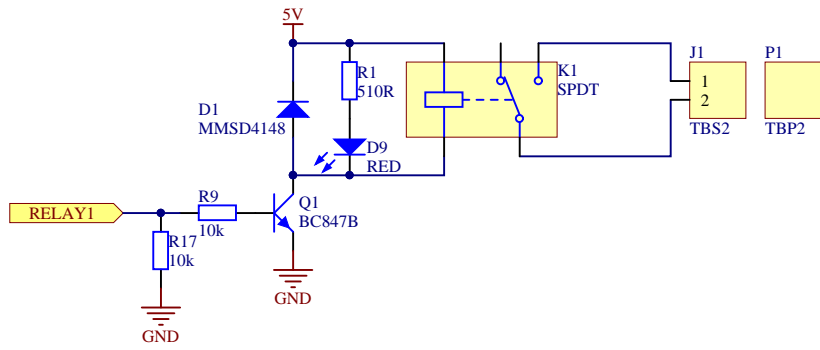

Default I2C Address: 0x21

Title		Block Diagram	
Size	A4	Project	Relays Sandwich
Date	2016-04-07	Rev	1.0.1
Number	1	Sheet	1 / 2

Current 5V@8ch ON: 310mA

Title Relays			
Size A4	Project Relays Sandwich	Rev 1.0.1	
Date 2016-04-07	Number 2	Sheet 2 / 2	