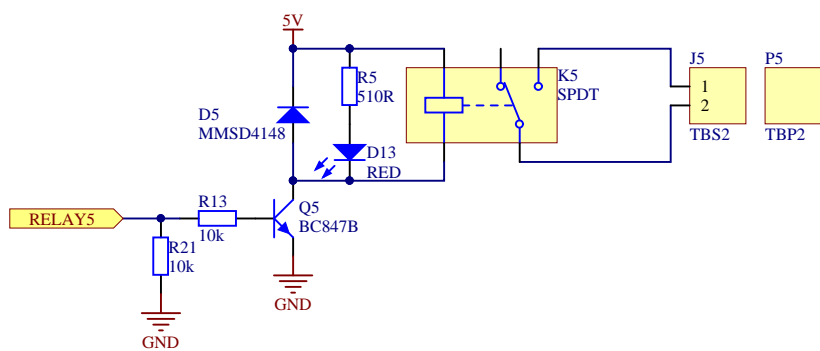

Default I2C Address: 0x21

Title		Block Diagram	
Size	A4	Project	Relays Sandwich
Date	2016-04-07	Rev	1.0.1
Number	1	Sheet	1 / 2

Current 5V@8ch ON: 310mA

Title Relays			
Size A4	Project Relays Sandwich	Rev 1.0.1	
Date 2016-04-07	Number 2	Sheet 2 / 2	