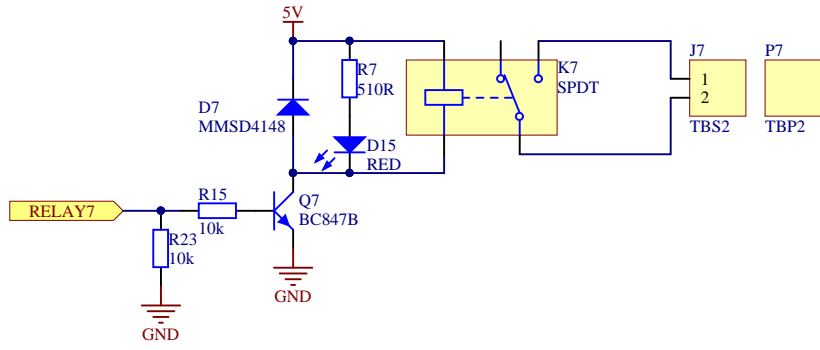

Default I2C Address: 0x21

Title		Block Diagram	
Size	A4	Project	Relays Sandwich
Date	2016-04-07	Rev	1.0.1
Number	1	Sheet	1 / 2

Current 5V@8ch ON: 310mA

Title Relays			
Size A4	Project Relays Sandwich	Rev 1.0.1	
Date 2016-04-07	Number 2	Sheet 2 / 2	