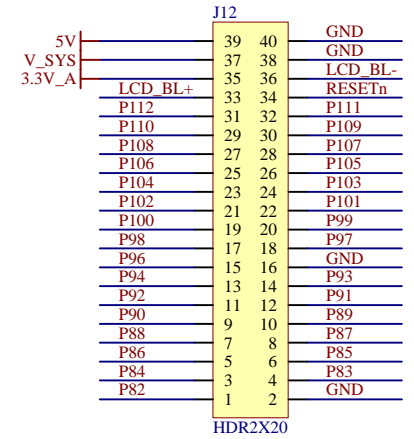

Default I2C Address: 0x21

Title		Block Diagram	
Size	A4	Project	Relays Sandwich
Date	2016-04-07	Rev	1.0.1
Number	1	Sheet	1 / 2

Current 5V@8ch ON: 310mA

Title Relays			
Size A4	Project Relays Sandwich	Rev 1.0.1	
Date 2016-04-07	Number 2	Sheet 2 / 2	