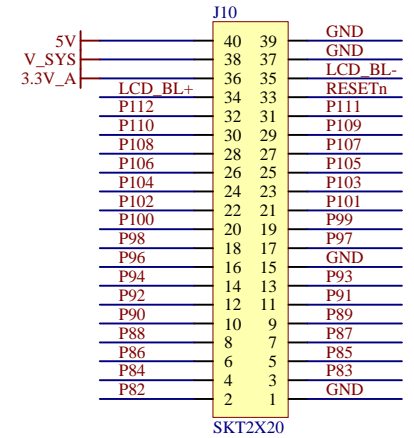

Default I2C Address: 0x21

Title		Block Diagram	
Size	A4	Project	Relays Sandwich
Date	2016-04-07	Rev	1.0.1
Number	1	Sheet	1 / 2

Current 5V@8ch ON: 310mA

Title Relays			
Size A4	Project Relays Sandwich	Rev 1.0.1	
Date 2016-04-07	Number 2	Sheet 2 / 2	